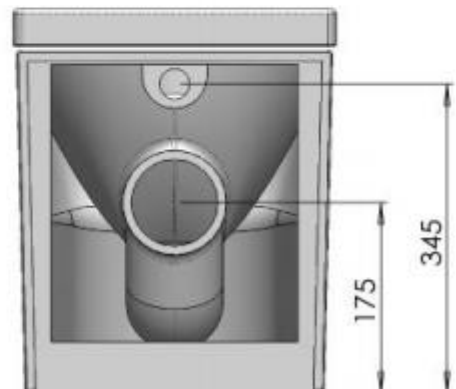

FEATURES

- Ceramic white
 - 4 star WELS rating
 - Made in Europe
-
- WELS Registered Model Name - Studio Pedestal MC017001
 - WELS Registration Number - L02030/L02029
 - WELS 4, 3.3L/min

meco international pty ltd.