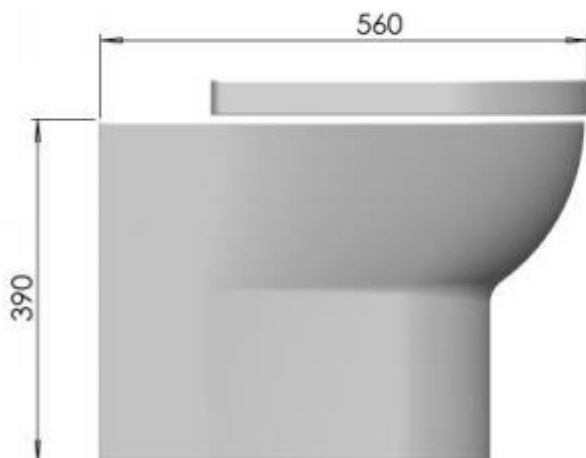

FEATURES

- Ceramic white
 - 4 star WELS rating
 - Made in Europe
-
- WELS Registered Model Name - Studio Pedestal MC017001
 - WELS Registration Number - L02030/L02029
 - WELS 4, 3.3L/min

meco international pty ltd.